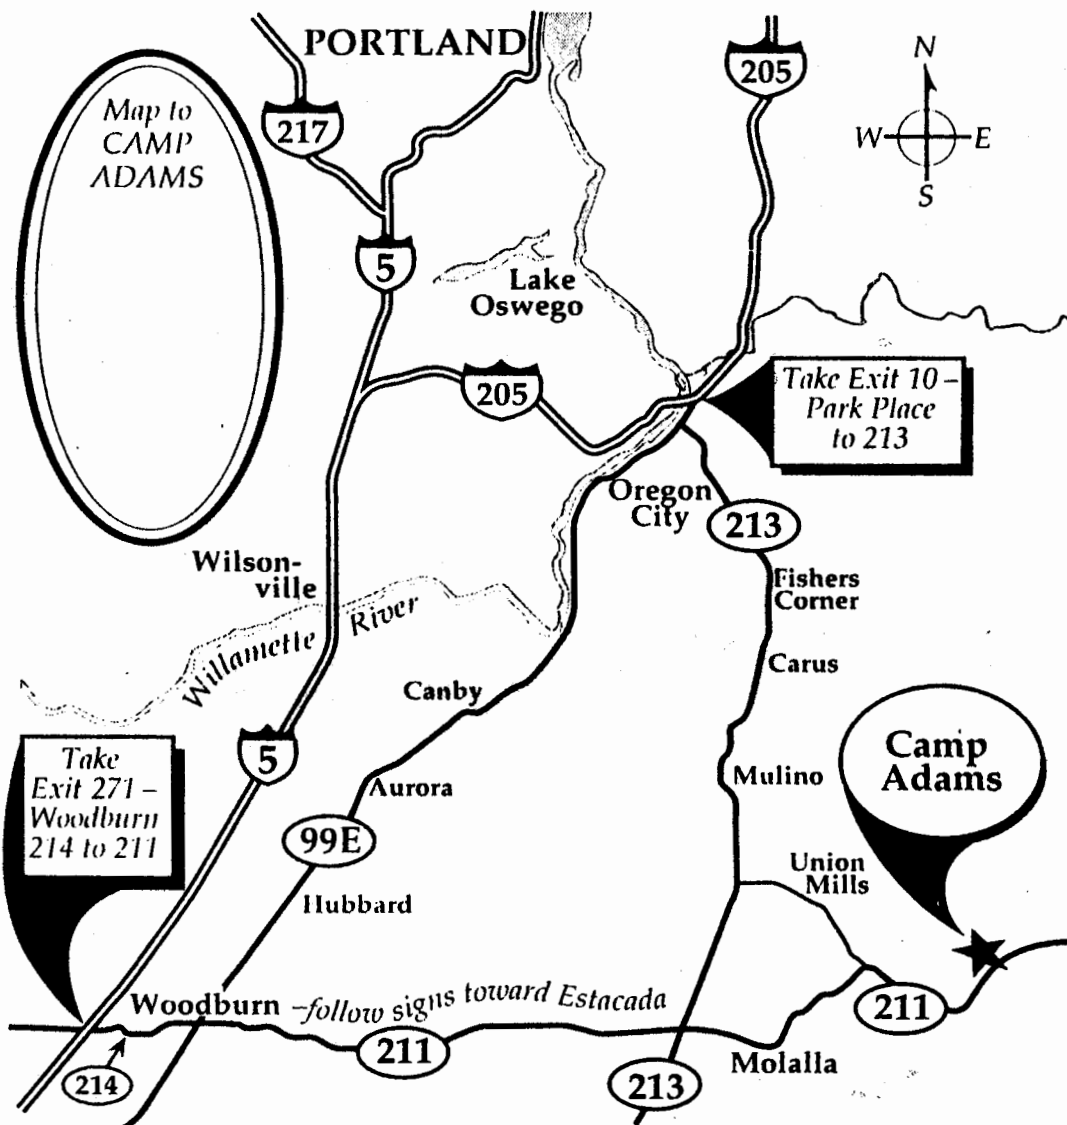

*A ministry of the Central Pacific Conference
of the United Church of Christ*

FROM PORTLAND, take Hwy 205 to Park Place/Molalla Exit 10 and follow Hwy 213 toward Molalla about 11.5 miles to Mulino. Go past Mulino 1 mile; turn left on Union Mills Rd. Camp Adams is about six miles farther on the left.

FROM CORVALLIS and points south, leave I-5 at Woodburn Exit 271. Go east through Woodburn about 15 miles to Molalla on Hwy 211. Camp Adams is about six miles past Molalla on the left.